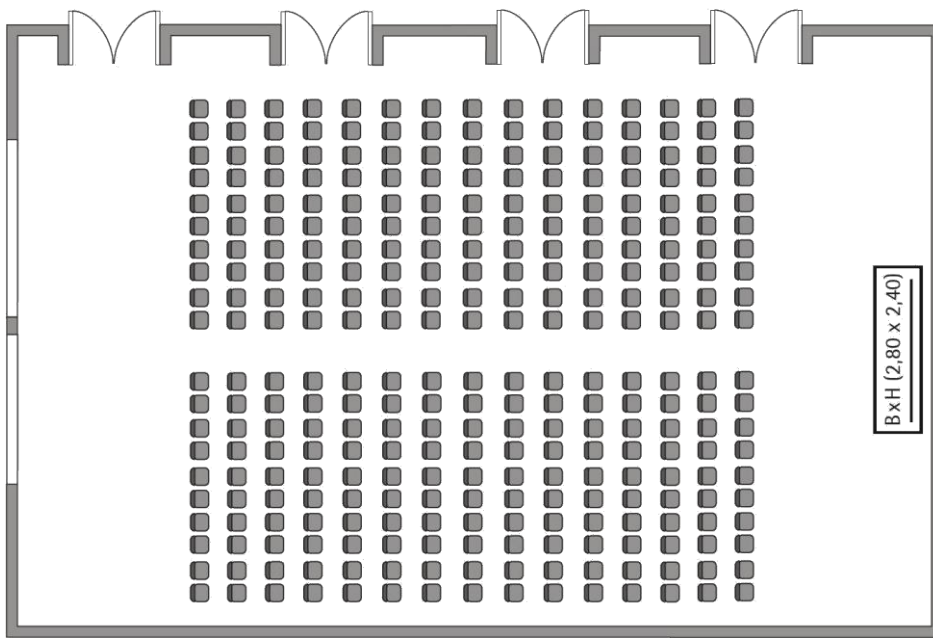

Steigenberger Bad Homburg

Festsaal I + II

Fläche Size (m²)	Höhe Height (m)	Länge Length (m)	Breite Width (m)	Türgröße Door Dimensions (m)	Flächenlast Max. Weight (kg/m²)
240,00	2,65	20,33	11,80	2,00 x 2,20	450 kg/m²

Parlament
Class room
180

Stuhlreihen
Theatre
270

U-Form
U-Shape
50

Block
Board room
60

Bankett
Round tables
180

Empfang
Reception
300

Verfügbare Stromanschlüsse · Available plug connections

Datenanschluss, Telefon / Fax Anschluss, · Data outlet, Phone / Fax outlet,

W-LAN · Wireless fidelity

Feste Einbauten · Fixtures

Leinwand · Screen

Zugang über Treppe · Access via staircase

Lastenaufzug · Freight elevator

Ebenerdiger Zugang · Level access