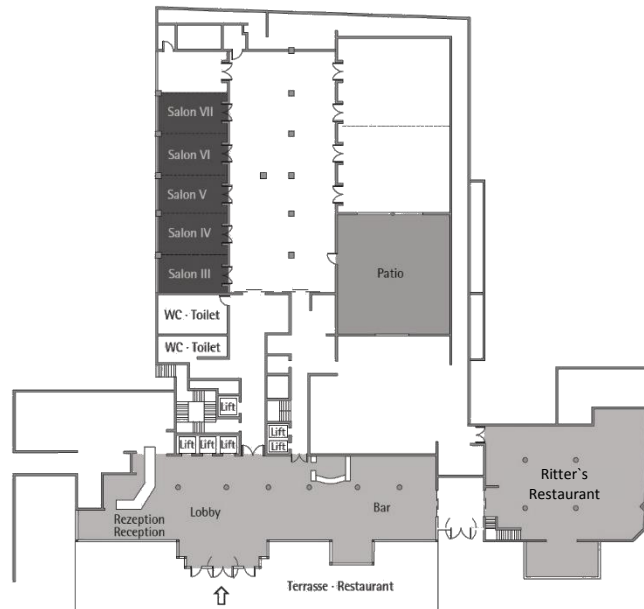

Parlament
Class room
80

Stuhlreihen
Theatre
140

U-Form
U-Shape
45

Block
Board room
60

Bankett
Round tables
110

Empfang
Reception
170

Erdgeschoss · Ground floor

Verfügbare Stromanschlüsse · Available plug connections