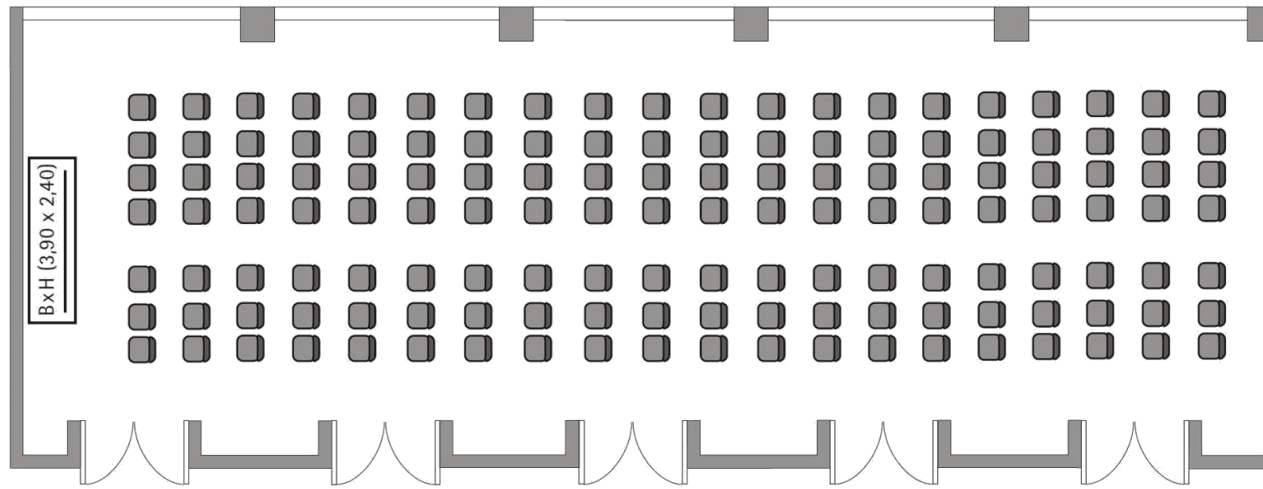

Steigenberger Bad Homburg

Salon III - VII

Fläche Size (m²)	Höhe Height (m)	Länge Length (m)	Breite Width (m)	Türgröße Door Dimensions (m)	Flächenlast Max. Weight (kg/m²)
175,00	3,00	24	7,20	2,00 x 2,20	450 kg/m²

Parlament
Class room
80

Stuhlreihen
Theatre
140

U-Form
U-Shape
45

Block
Board room
60

Bankett
Round tables
110

Empfang
Reception
170